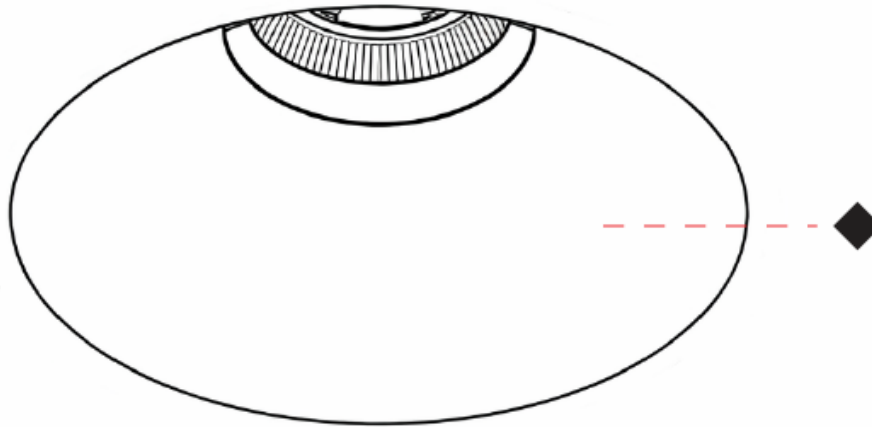

A350212-

PROJECT

TYPE

SPECIFIER

QUANTITY

DATE

A