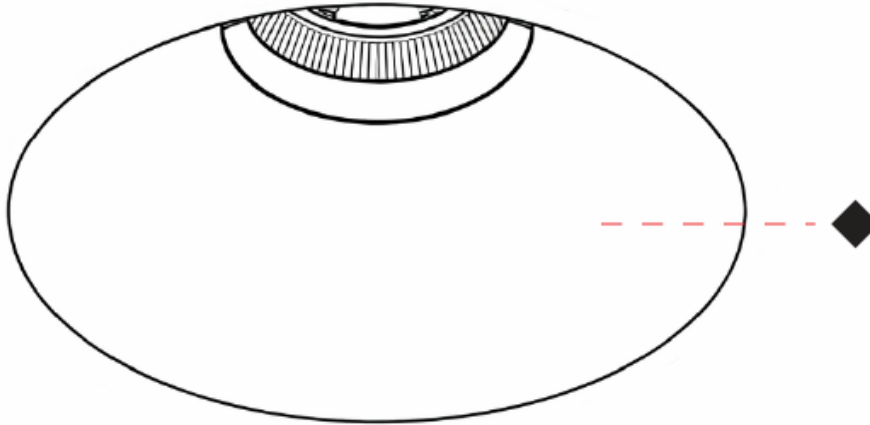

A350213-

PROJECT

TYPE

SPECIFIER

QUANTITY

DATE

A