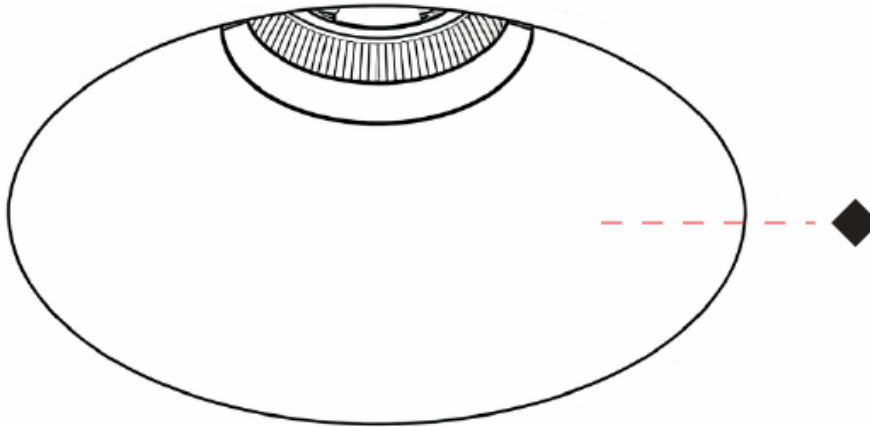

A350214-

PROJECT

TYPE

SPECIFIER

QUANTITY

DATE

A