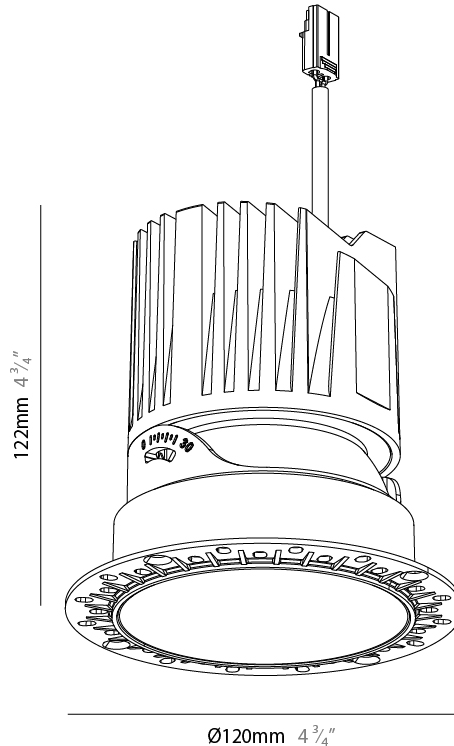

GENERAL

Series: Bioniq Evo
Partner: Prolicht
Division: Architectural
Installation: Trimless
Product Type: Downlight
Mounting Location: Ceiling
Light Distribution: Adjustable / Direct

PHYSICAL

Aperture Sizes - Downlights: 4"
Shape: Round
Diameter (mm): 120
Diameter (in): 4 ¾"
Height (mm): 122
Depth (mm): 135
Height (in): 4 ¾"
Depth (in): 5 ⅙"
Ceiling Thickness (mm): 10 - 50
Ceiling Thickness (in): 3/8 - 1 15/16
Weight (kg): 0.7
Fixture Finish: [BLK](#) / [WHI](#) / [ARB](#) / [CHR](#)
Fixture Material: Extruded Aluminum
Cut-out Measurements: Ø 95mm/3 3/4"

ELECTRICAL

Lamp Type: LED (Zhaga Standard)
Input Wattage (W): 19.9
Total Output Wattage (W): 18.2
Dimming: Non-dimming / DALI Dimming / MATTER Dimming
Driver Included: No
Driver Location: Remote
Driver Type: Constant Current - Universal
Driver Class: Class 2
Constant Current (MA): 500mA
Upon Request: 0-10V Dimming / Phase Dimming

LED

Color Temperature (°K): 2700-6500 Tunable White
Max. Delivered Lumen (lm): Max 1765
Nominal Lumen (lm): Max 2385
CRI: >90 CRI
Efficiency (%): 88.5
Lamp Life (hrs): 50000

OPTICAL

Beam Angle: [26](#) / [34](#) / [46](#) / [56](#)
Adjustability: Rotational 350° / Tilt 30°

RATINGS AND CERTIFICATIONS

Certified By: Certified for North American Standards
IP rating: IP65
Glare Rating: ≤ 10