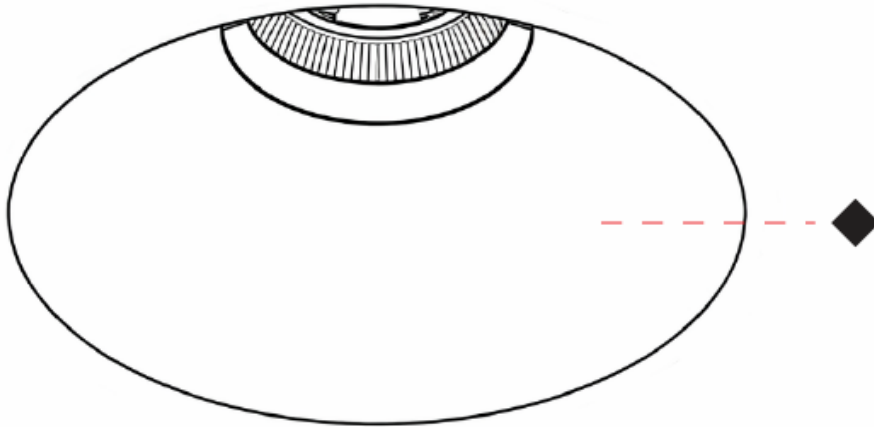

A350215-

PROJECT	_____
TYPE	_____
SPECIFIER	_____
QUANTITY	_____
DATE	_____