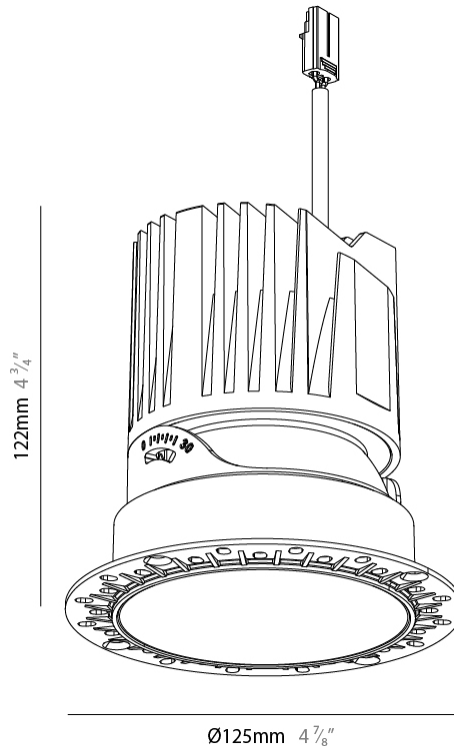

GENERAL

Series: Bioniq Evo
Partner: Prolicht
Division: Architectural
Installation: Trimless
Product Type: Downlight
Mounting Location: Ceiling
Light Distribution: Adjustable / Direct

PHYSICAL

Aperture Sizes - Downlights: 4"
Shape: Round
Diameter (mm): 125
Diameter (in): 4 7/8
Height (mm): 122
Depth (mm): 135
Height (in): 4 3/4
Depth (in): 5 1/16
Ceiling Thickness (mm): 10 - 50
Ceiling Thickness (in): 3/8 - 1 15/16
Weight (kg): 0.7
Fixture Finish: SSR / BKV / CWI / CRY / HAB / UFT / ITA / RUA / FTG / MYG / LOD / PUS / FRO / FUP / KIA / POP / BLS / SPG / MEY / GOH / CHC / COM / ABZ / JAG / OBR / MOS / ROR
Fixture Material: Extruded Aluminum
Cut-out Measurements: Ø 95mm/3 3/4"

ELECTRICAL

Lamp Type: LED (Zhaga Standard)
Input Wattage (W): 21.9
Total Output Wattage (W): 20
Dimming: Non-dimming / DALI Dimming / MATTER Dimming
Driver Included: No
Driver Location: Remote
Driver Type: Constant Current - Universal
Driver Class: Class 2
Constant Current (mA): 500mA
Upon Request: 0-10V Dimming / Phase Dimming

LED

Color Temperature (°K): 2400 / 2700 / 3000 / 3500 / 4000
Max. Delivered Lumen (lm): Max 2583
Nominal Lumen (lm): 3490
CRI: >90 CRI
Efficiency (%): 117.9
Lamp Life (hrs): 50000

OPTICAL

Beam Angle: 26 / 34 / 46 / 56
Adjustability: Rotational 350° / Tilt 30°

RATINGS AND CERTIFICATIONS

Certified By: Certified for North American Standards
IP rating: IP65
Glare Rating: ≤ 10