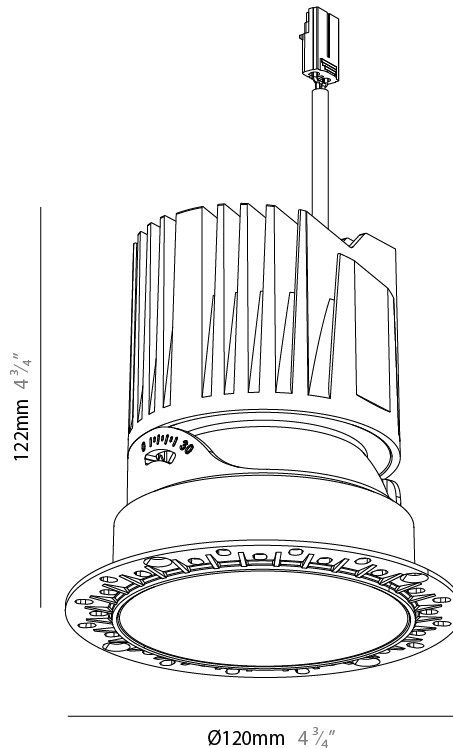

GENERAL

Series: Bioniq Evo
Partner: Prolicht
Division: Architectural
Installation: Trimless
Product Type: Downlight
Mounting Location: Ceiling
Light Distribution: Adjustable / Direct

PHYSICAL

Aperture Sizes - Downlights: 4"
Shape: Round
Diameter (mm): 120
Diameter (in): 4 ¾
Height (mm): 122
Depth (mm): 135
Height (in): 4 ¾
Depth (in): 5 ⅙
Ceiling Thickness (mm): 10 - 50
Ceiling Thickness (in): 3/8 - 1 15/16
Weight (kg): 0.7
Fixture Finish: [SSR / BKV / CWI / CRY / HAB / UFT / ITA / RUA / FTG / MYG / LOD / PUS / FRO / FUP / KIA / POP / BLS / SPG / MEY / GOH / CHC / COM / ABZ / JAG / OBR / MOS / ROR](#)
Fixture Material: Extruded Aluminum
Cut-out Measurements: Ø 95mm/3 3/4"

ELECTRICAL

Lamp Type: LED (Zhaga Standard)
Input Wattage (W): 19.9
Total Output Wattage (W): 18.2
Dimming: Non-dimming / DALI Dimming / MATTER Dimming
Driver Included: No
Driver Location: Remote
Driver Type: Constant Current - Universal
Driver Class: Class 2
Constant Current (mA): 500mA
Upon Request: 0-10V Dimming / Phase Dimming

LED

Color Temperature (°K): 2700-6500 Tunable White
Max. Delivered Lumen (lm): Max 1765
Nominal Lumen (lm): Max 2385
CRI: >90 CRI
Efficiency (%): 88.5
Lamp Life (hrs): 50000

OPTICAL

Beam Angle: [26 / 34 / 46 / 56](#)
Adjustability: Rotational 350° / Tilt 30°

RATINGS AND CERTIFICATIONS

Certified By: Certified for North American Standards
IP rating: IP65
Glare Rating: ≤ 10