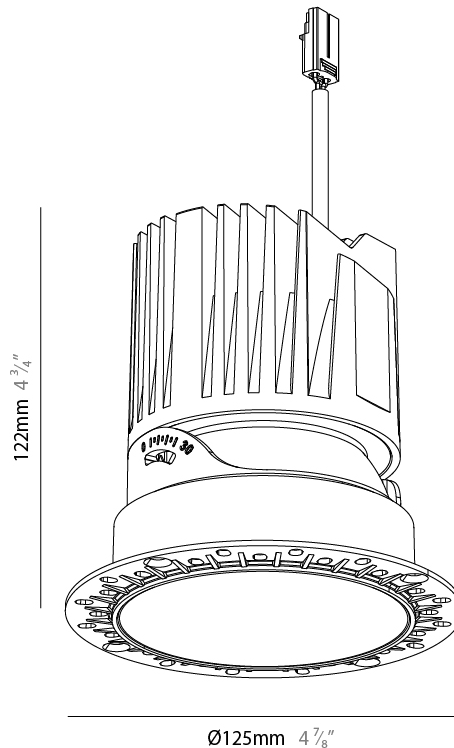

GENERAL

Series: Bioniq Evo
Partner: Prolicht
Division: Architectural
Installation: Trimless
Product Type: Downlight
Mounting Location: Ceiling
Light Distribution: Adjustable / Direct

PHYSICAL

Aperture Sizes - Downlights: 4"
Shape: Round
Diameter (mm): 125
Diameter (in): 4 7/8
Height (mm): 122
Depth (mm): 135
Height (in): 4 3/4
Depth (in): 5 1/16
Ceiling Thickness (mm): 10 - 50
Ceiling Thickness (in): 3/8 - 1 15/16
Weight (kg): 0.7
Fixture Finish: [BLK / WHI / ARB / CHR](#)
Fixture Material: Extruded Aluminum
Cut-out Measurements: Ø 95mm/3 3/4"

ELECTRICAL

Lamp Type: LED (Zhaga Standard)
Input Wattage (W): 21.9
Total Output Wattage (W): 20
Dimming: Non-dimming / DALI Dimming / MATTER Dimming
Driver Included: No
Driver Location: Remote
Driver Type: Constant Current - Universal
Driver Class: Class 2
Constant Current (MA): 500mA
Upon Request: 0-10V Dimming / Phase Dimming

LED

Color Temperature (*K): [2400 / 2700 / 3000 / 3500 / 4000](#)
Max. Delivered Lumen (lm): Max 2583
Nominal Lumen (lm): 3490
CRI: >90 CRI
Efficiency (%): 117.9
Lamp Life (hrs): 50000

OPTICAL

Beam Angle: [26 / 34 / 46 / 56](#)
Adjustability: Rotational 350° / Tilt 30°

RATINGS AND CERTIFICATIONS

Certified By: Certified for North American Standards
IP rating: IP65
Glare Rating: ≤ 10